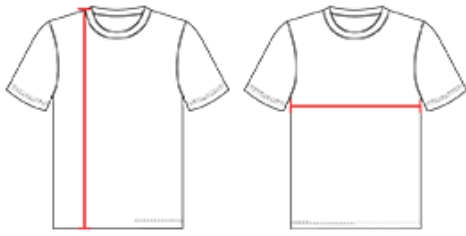

These product specifications reference a product's measurements. For sizing information and guidance, please reference our sizing charts.

BODY LENGTH

Measured on the front from the shoulder/neck intersection to the bottom of the garment.

CHEST WIDTH

Measured across the chest, 1" below the armhole seam.